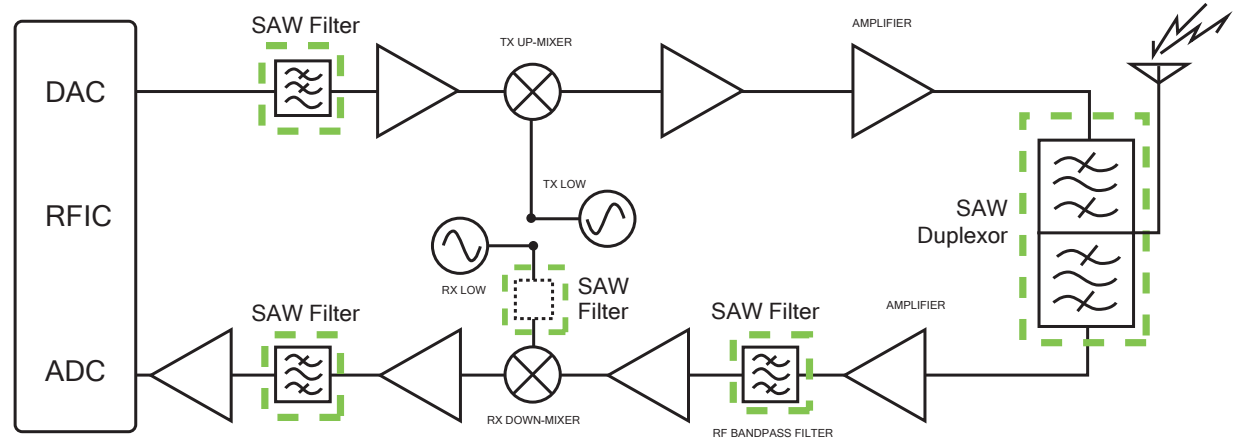

Standard Portfolio

Unique Footprint for all Bands

Duplexers

- 2.5 x 2.0 mm
- 1.8 x 1.4 mm

Filters

- 3.0 x 3.0 mm
- 1.4 x 1.1 mm

Macro/Small Cell Main Requirements

3GPP BS Categories and Rated Output Power

Home Base Station Power Rating <+ 20dBm <ul style="list-style-type: none"> • Indoor • Consumer Grade 	Femto Cell
Local Area Base Station - Power Rating <+ 24dBm <input checked="" type="checkbox"/> Enterprise Grade: ≤ 250mW <ul style="list-style-type: none"> • Indoor • Consumer or Industrial Grade <hr/> <input checked="" type="checkbox"/> Carrier Grade <ul style="list-style-type: none"> • Indoor & Outdoor • Industrial Grade 	Enterprise Small Cell Carrier Grade Low Power Small Cell
Medium Range Base Station - Power Rating <+38dBm <ul style="list-style-type: none"> • Outdoor • Base Station Grade 	Mid-Power Small Cell
Wide Area Base Station - Power Rating: Not Limited <input checked="" type="checkbox"/> Remote Radio Units, Massive MiMo, Active Antennas Systems/Arrays <ul style="list-style-type: none"> • Outdoor • Base Station Grade 	Macro Cell

Portfolio & Roadmap

Small Cell, Femto Cell & Base Station

FDD Duplexers

	Band	1	2	3	4	5	7	8	12/17
SIZE	2520	B8092 B8203 B8637	B8047	B8018	B8033	B8013	B8043	B8048	B8012
	1814	AT18			B8111	B8112	B8113		
	Band	13	14	17	20	26	28a	28b	66
SIZE	2520	B8005	B8039	B8017	B8030	AV10	B8035	B8036	B8038
	1814	B8114							