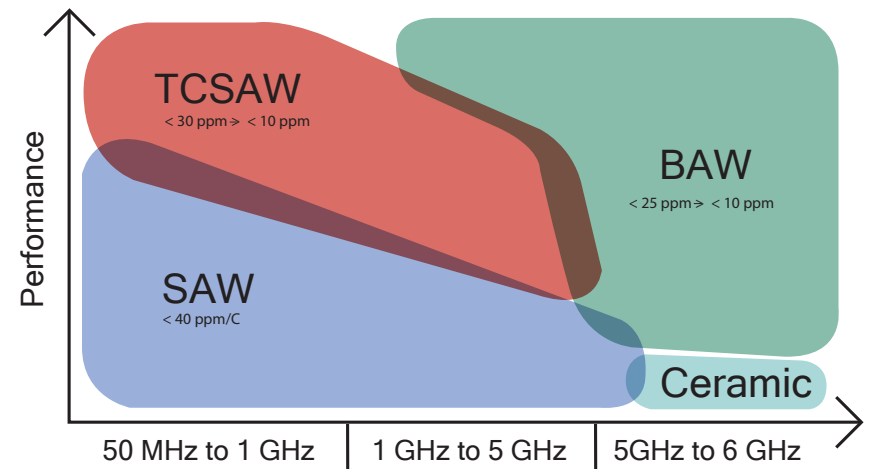

Standard Portfolio

Unique Footprint for all Bands

Duplexers

- 2.5 x 2.0 mm
- 1.8 x 1.4 mm

Filters

- 3.0 x 3.0 mm
- 1.4 x 1.1 mm

Macro/Small Cell Main Requirements

3GPP BS Categories and Rated Output Power

Home Base Station Power Rating <+ 20dBm <ul style="list-style-type: none"> • Indoor • Consumer Grade 	Femto Cell
Local Area Base Station - Power Rating <+ 24dBm <input checked="" type="checkbox"/> Enterprise Grade: ≤ 250mW <ul style="list-style-type: none"> • Indoor • Consumer or Industrial Grade <hr/> <input checked="" type="checkbox"/> Carrier Grade <ul style="list-style-type: none"> • Indoor & Outdoor • Industrial Grade 	Enterprise Small Cell Carrier Grade Low Power Small Cell
Medium Range Base Station - Power Rating <+38dBm <ul style="list-style-type: none"> • Outdoor • Base Station Grade 	Mid-Power Small Cell
Wide Area Base Station - Power Rating: Not Limited <input checked="" type="checkbox"/> Remote Radio Units, Massive MiMo, Active Antennas Systems/Arrays <ul style="list-style-type: none"> • Outdoor • Base Station Grade 	Macro Cell